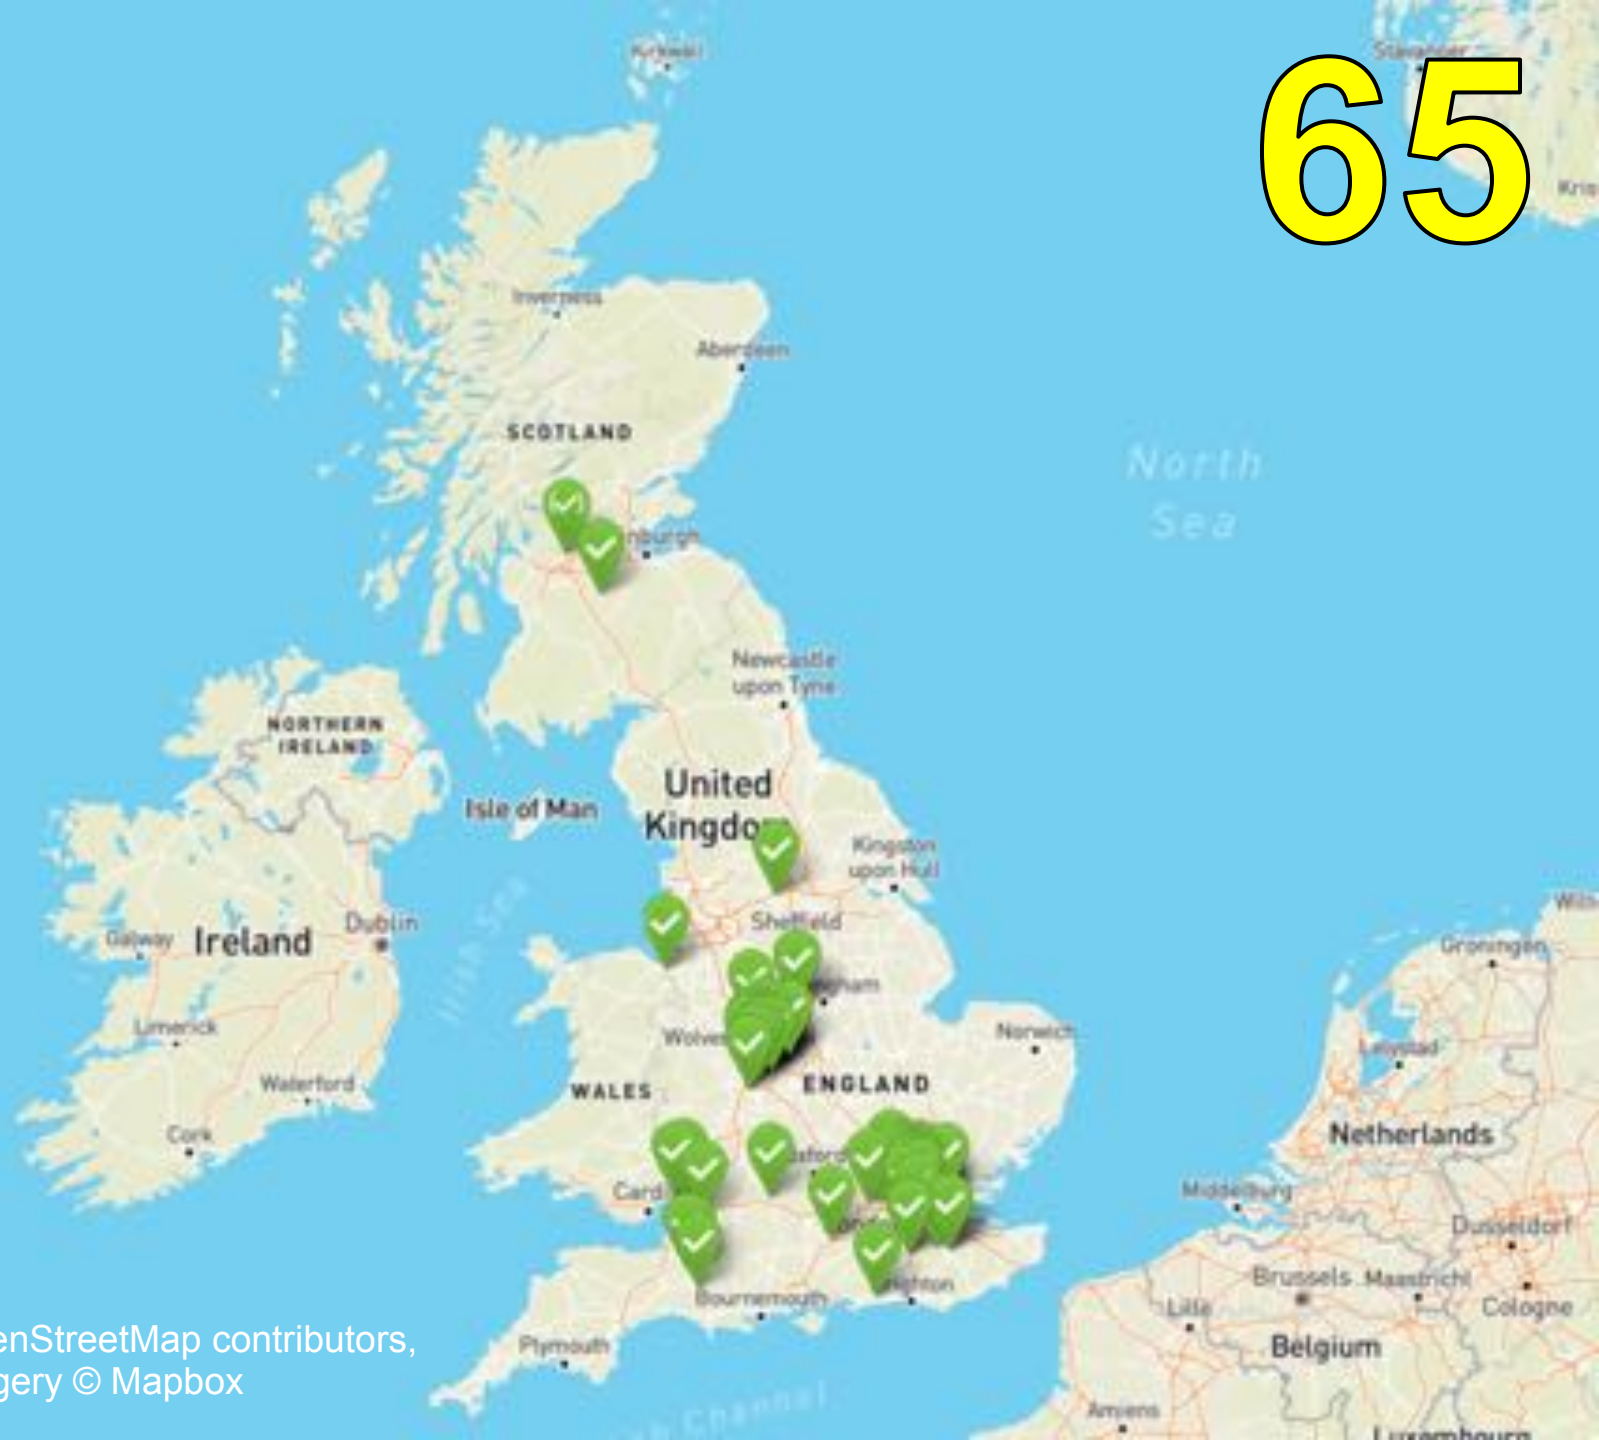

signed ft

65

Map data © OpenStreetMap contributors,
CC BY-SA. Imagery © Mapbox

65

South Tottenham, London

64

Golders Green, London

63

Shoreditch, London

62

Duddeston, Birmingham

61

Camden, London

60

Upminster, London

59

Sparkbrook, Birmingham

21

Tonbridge, Kent

20

Arundel, South Downs

19

Tonbridge, Kent

18

Wakefield, West Yorkshire

9

Wimbledon Chase, London

8

Bermondsey, London

7

Broughton, Flintshire

6