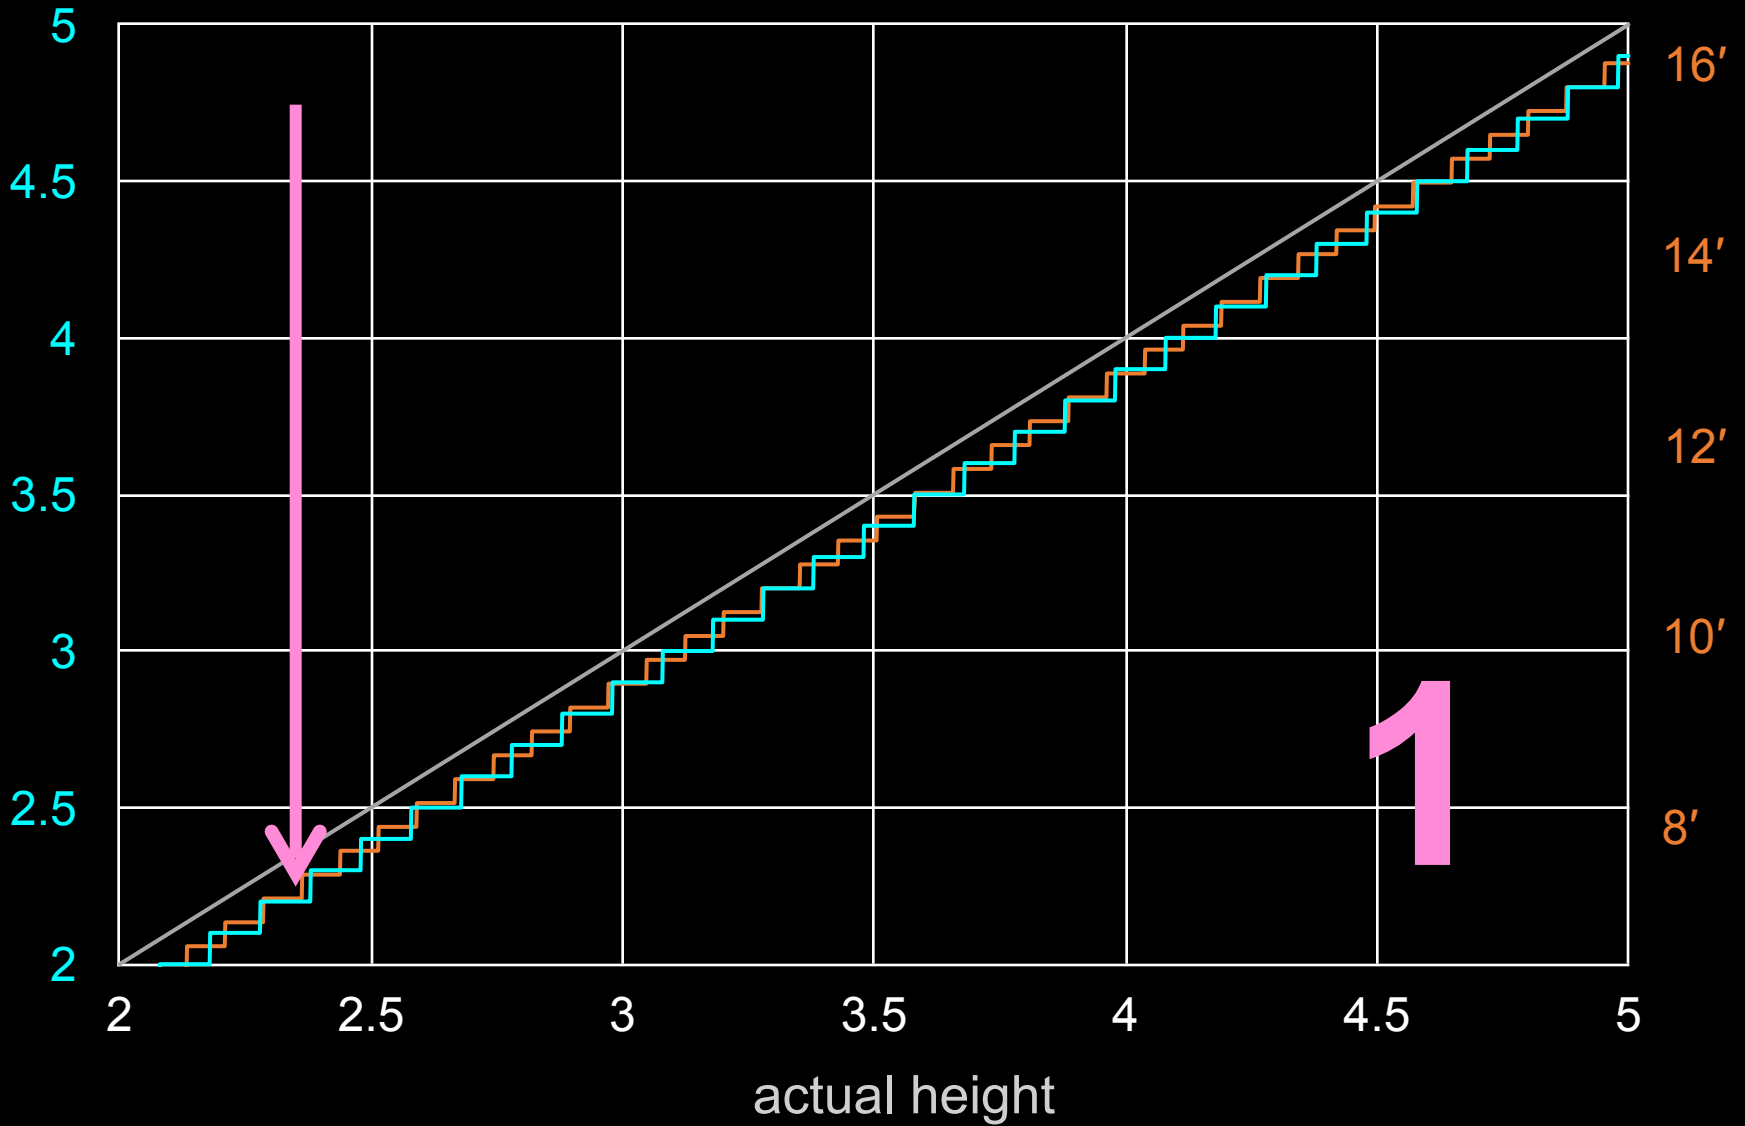

signed m

signed ft