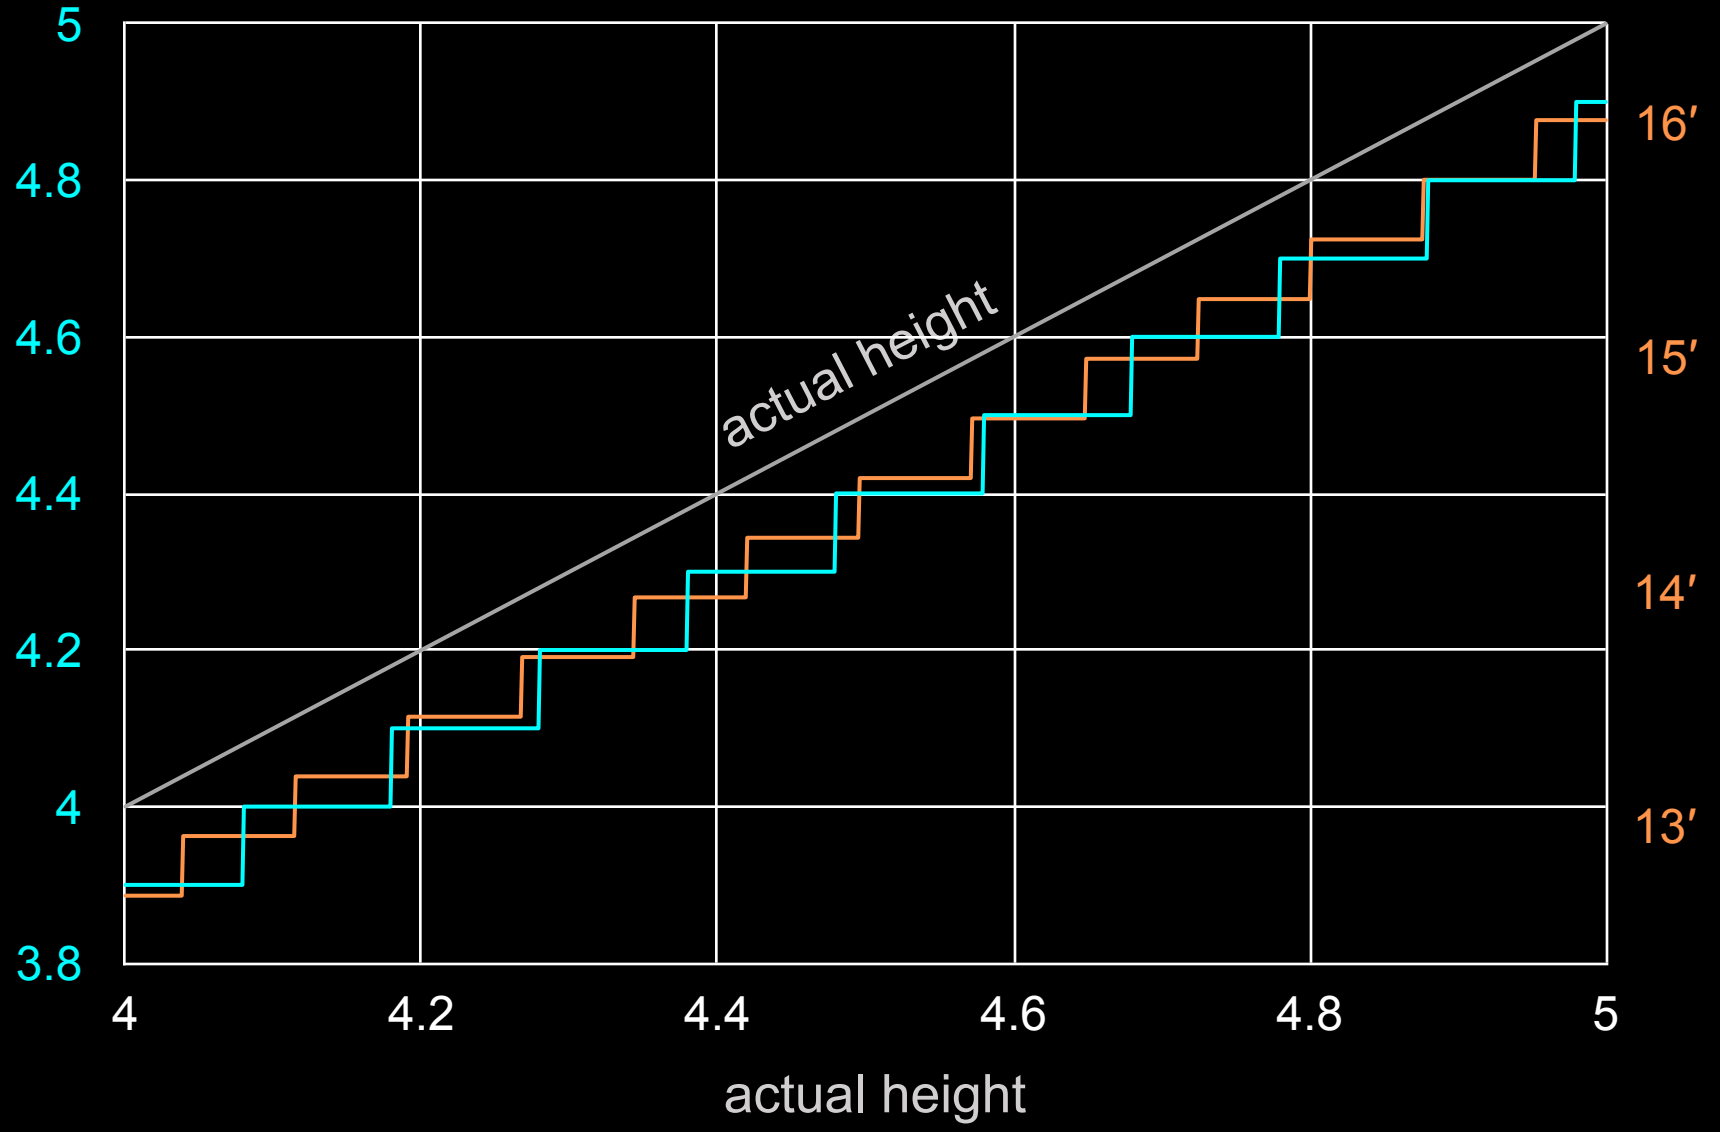

signed m

signed ft